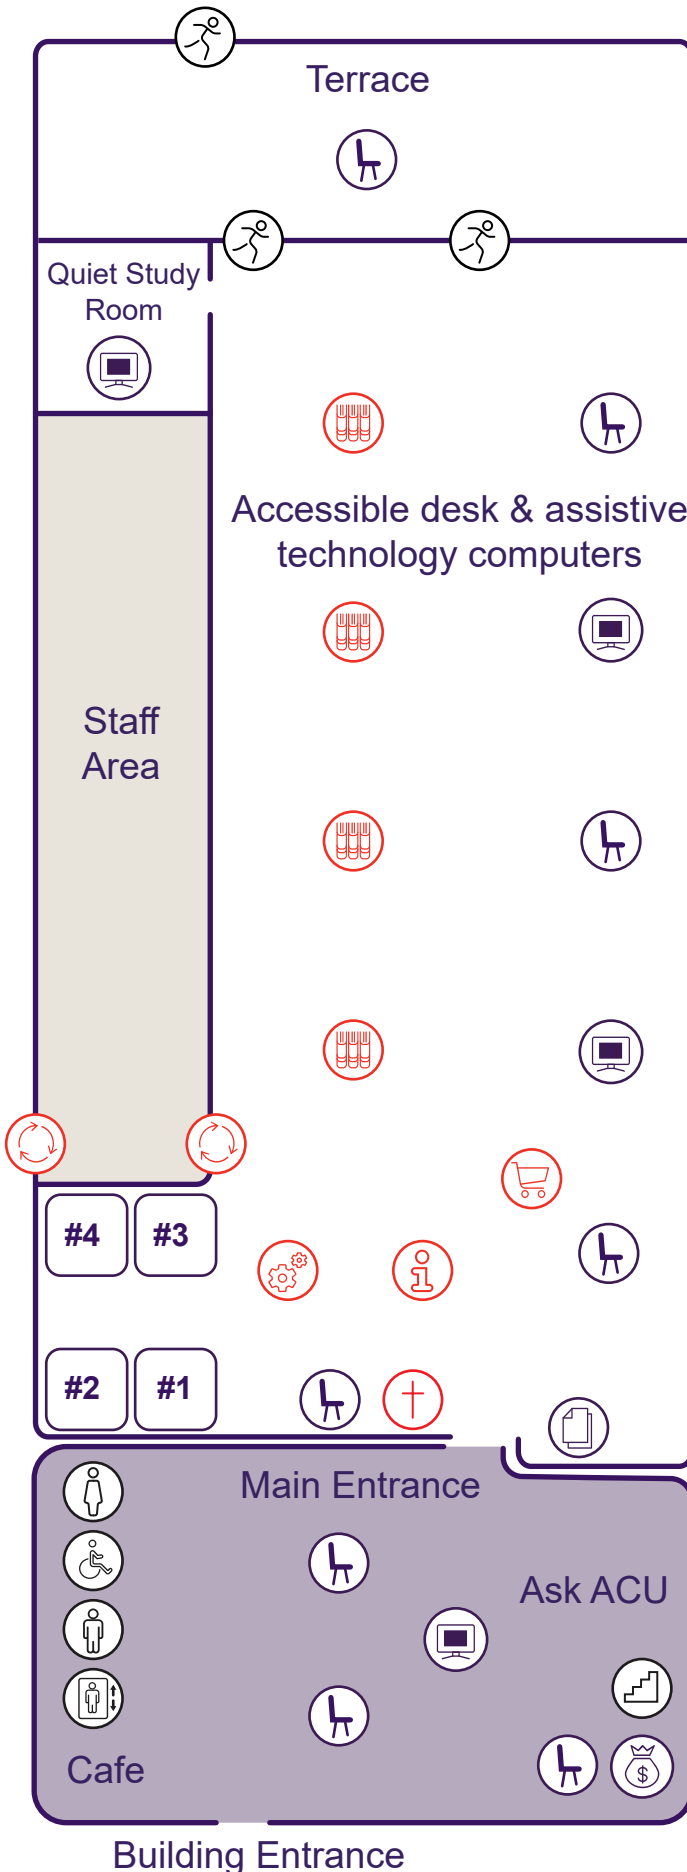

# Canberra Library Map

Level G - Building 301 - Veritas building

127 Phillip Avenue, Watson ACT 2602

### Facilities

- Bookable study room
- Computers
- Seating
- Print, scan & photocopy
- Re-load station

### Facilities

- # Bookable study room
- Seating
- Print, scan & photocopy

### Amenities

- Unisex & accessible toilet
- Female toilet
- Male toilet
- Stairs
- Lift