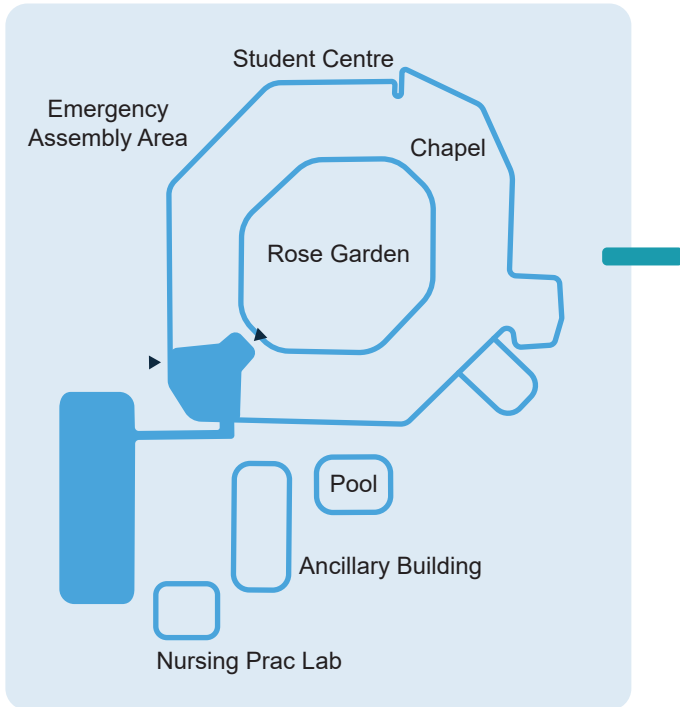

# ACU Canberra Library

Building 302

Lewins Library

Ground - Library Entry Level

# Ground - Library Modular Building Building 310

# Level 1 - Library Mezzanine