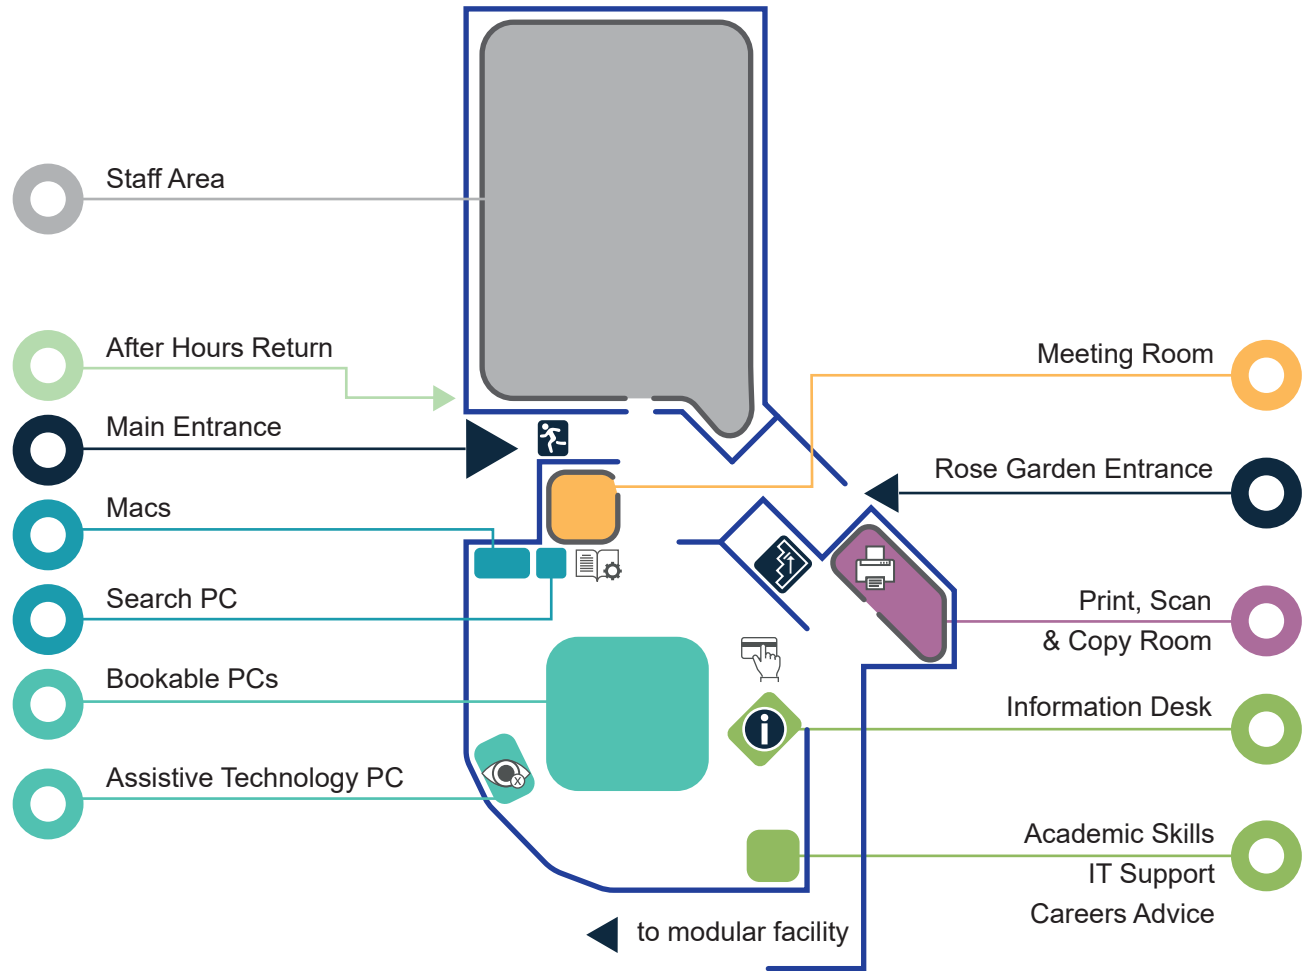

# ACU Canberra Library

Building 302

Lewins Library

Ground - Library Entry Level

# Ground - Library Modular Building Building 310

# Level 1 - Library Mezzanine