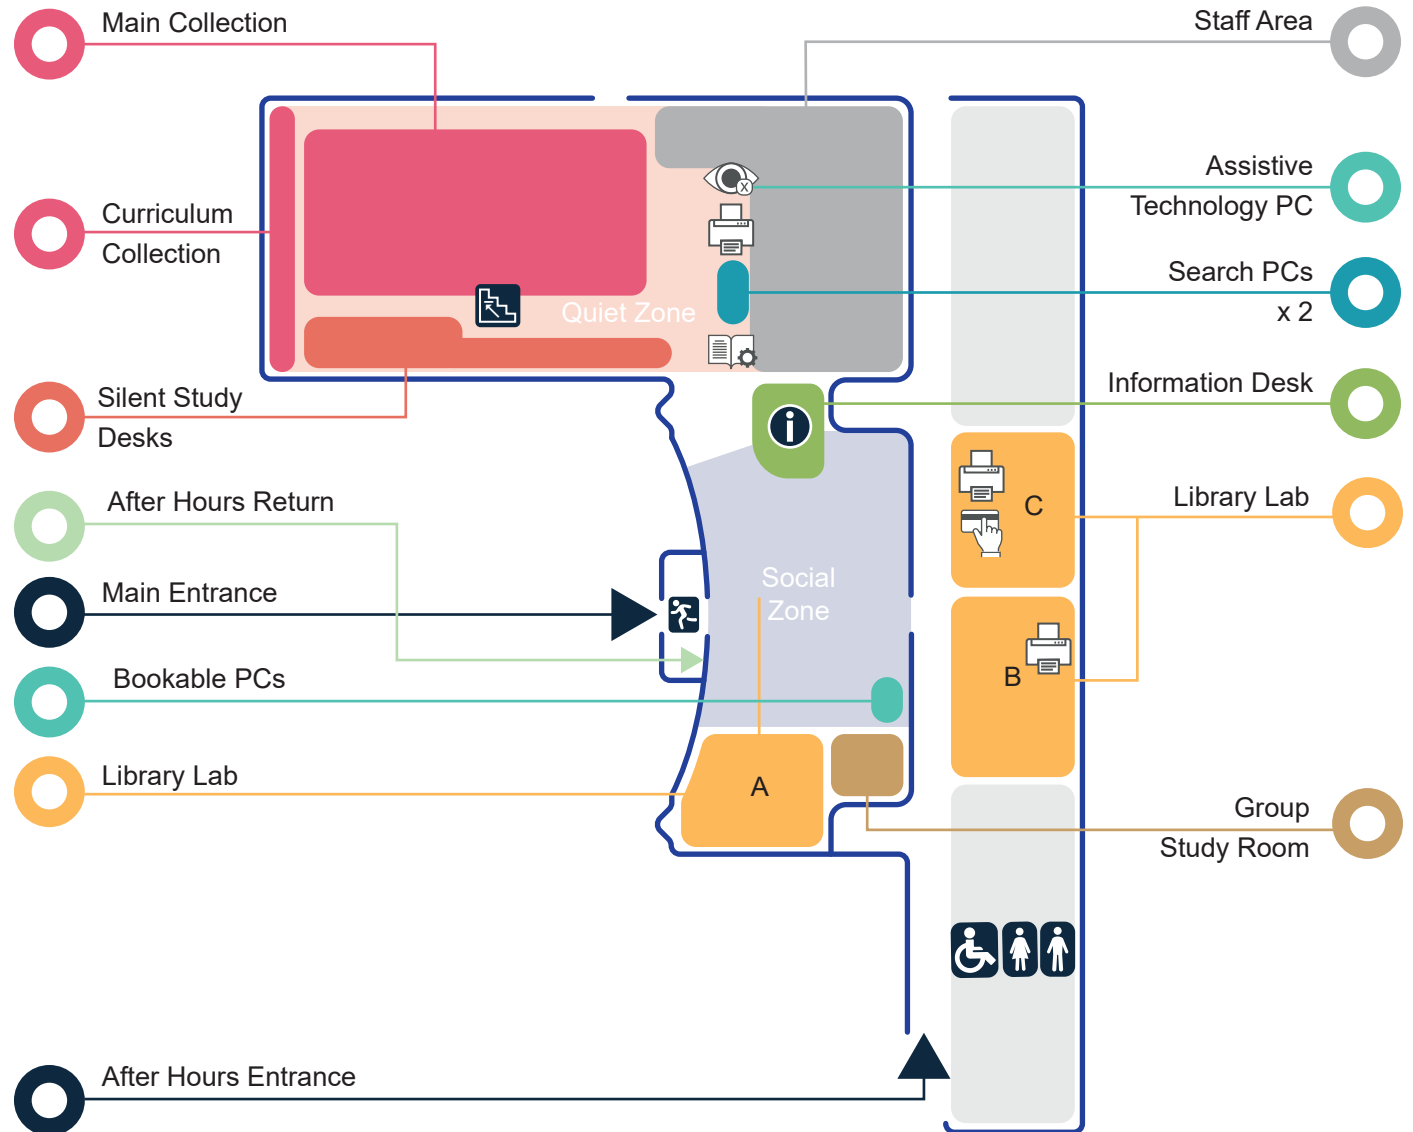

ACU Ballarat Library

Callinan Library

Ground - Library Entry Level

- Re-load Station
- Printers
- Assisted Technology
- Self Check-out

Level 1 - Library Mezzanine

-  Re-load Station
-  Printers
-  Assistive Technology
-  Self Check-out