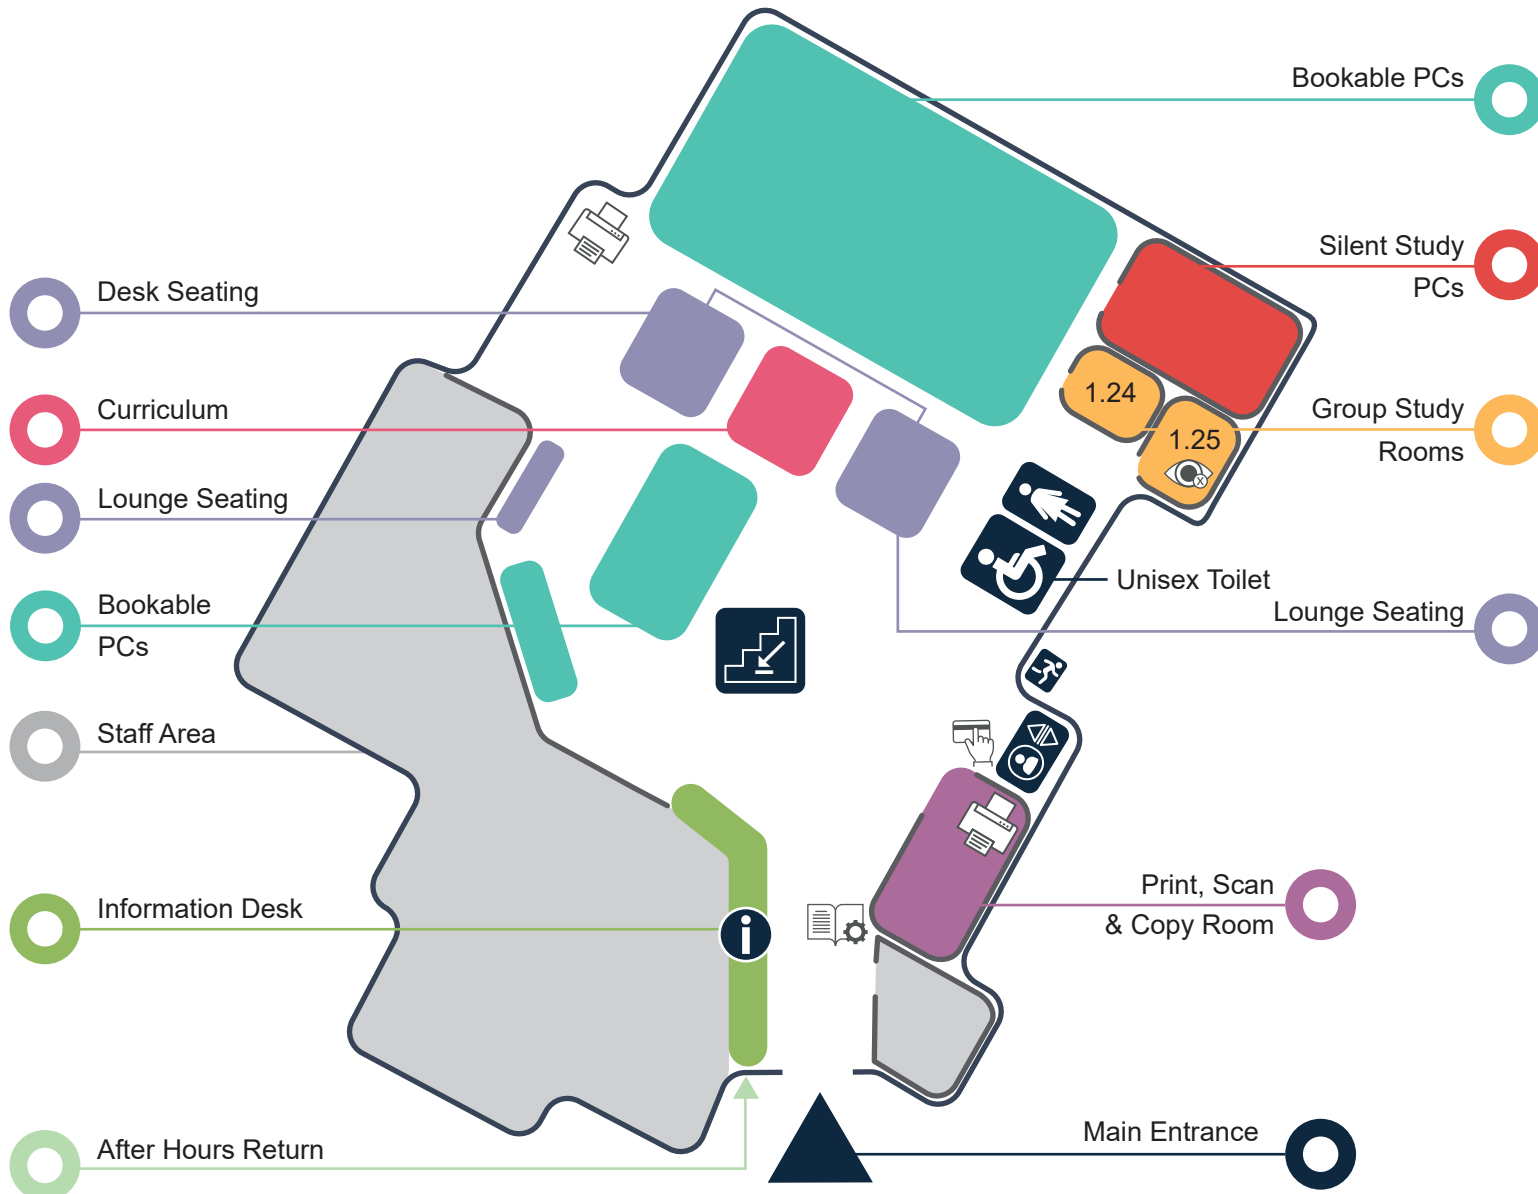

ACU North Sydney Library

James Carroll Building

Building 502

Level 1 - Library Entry Level

- Re-load Station
- Printers
- Assistive Technology
- Self Check-out

ACU North Sydney Library

James Carroll Building

Building 502

Ground Floor - Library Lower Level

-  Re-load Station
-  Printers
-  Assistive Technology
-  Self Check-out